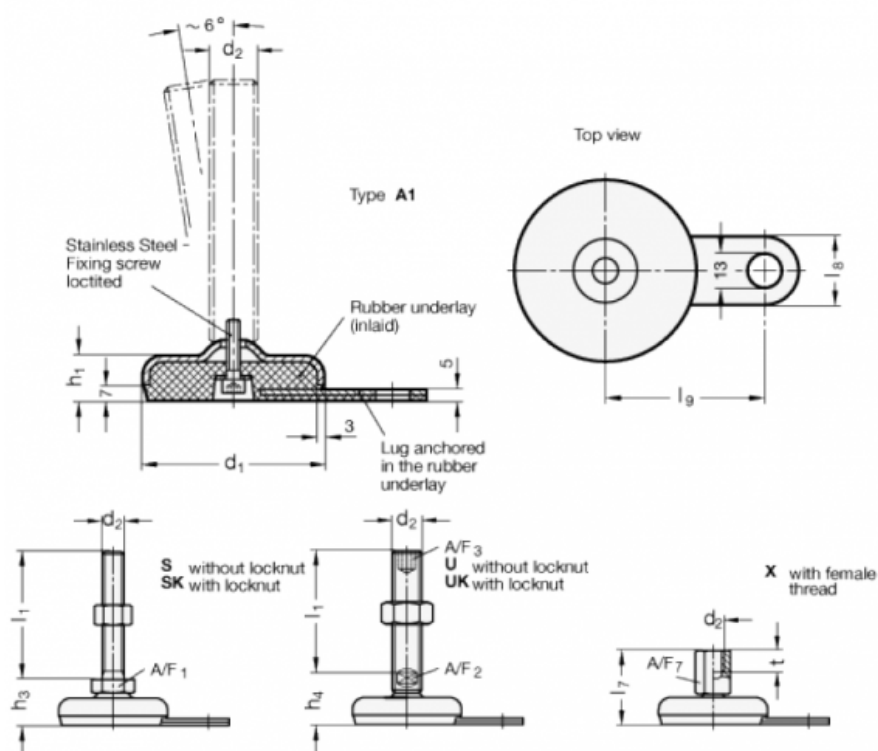

Data Sheet

Article number: 203280M863A1S

Description: E+G levelling foot
GN 32-80-M8-63-A1-S

Note: S Without nut, External hexagon at the bottom

Measures

A/F1	=	17
d1	=	80
d2	=	M8
h1	=	20
h3	=	28
l1	=	63
l8	=	30
l9	=	70